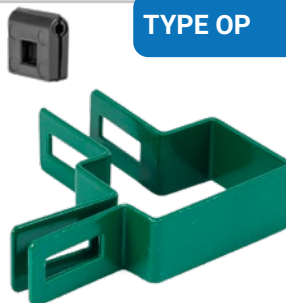

NEW

TYPE OPT

 PLASTIC
INTERMEDIATE CLAMP

NEW

TYPE UUT

 PLASTIC
UNIVERSAL GRIP

TYPE OP

 INTERMEDIATE CLAMP

TYPE OK

 END CLAMP

TYPE OP

 CORNER CLAMP

TYPE UU

 UNIVERSAL GRIP

INSTALLATION OF FENCING PANEL TO POST "FRONT"

Check the full offer at
na www.tulplast.pl

NEW

TYPE ZZ

CLAMP CONNECTOR
FOR FIXING OF
FENCING PANELS ON
POST

TYPE ZZZ

METAL CLAMP
CONNECTOR WITH
CAP FOR FIXING OF
FENCING PANELS

TYPE UMM

MOUNTING BRACKET
FOR FENCING PANELS
WITH PRESSURE
PLATEN

TYPE UMN