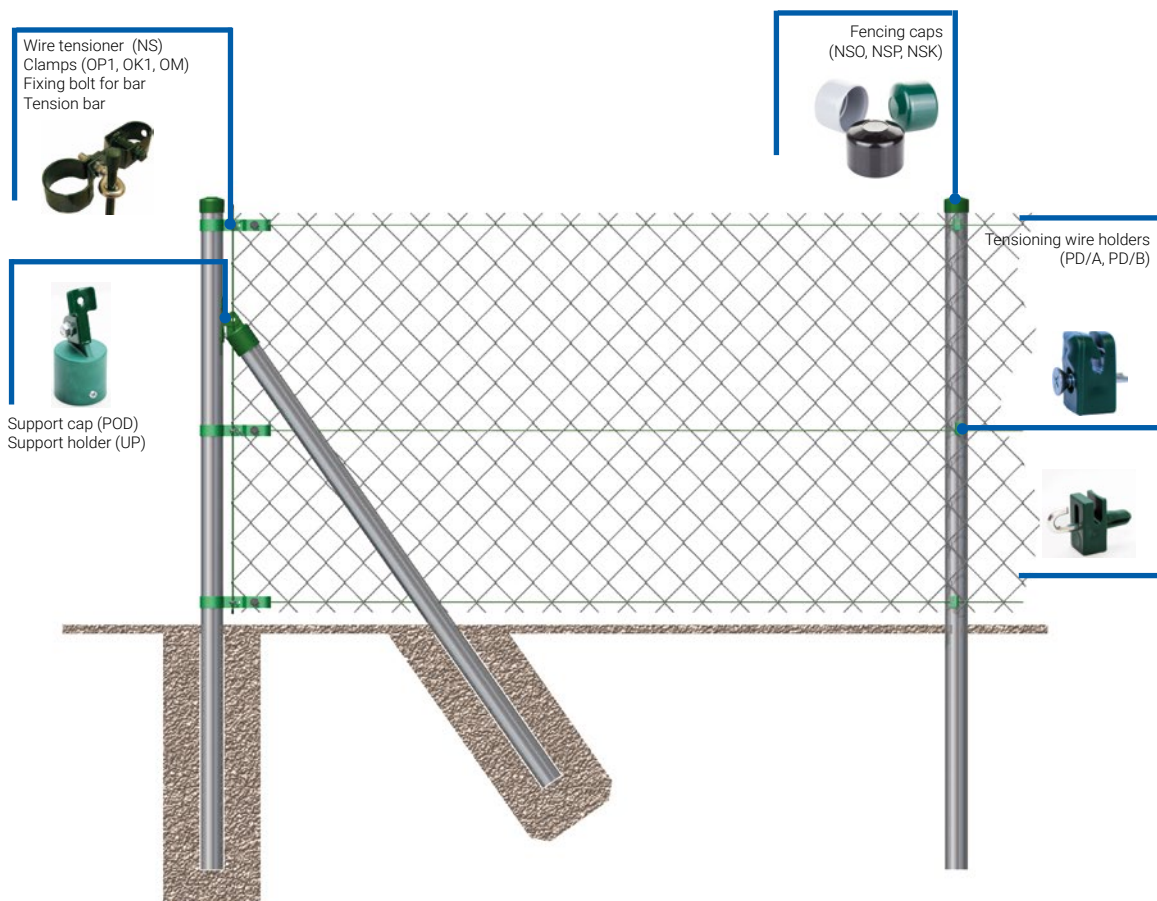

MOUNTING CORNER
BRACKET FOR
FENCING PANELS WITH
PRESSURE PLATEN

TYPE UMT

MOUNTING BRACKET
FOR FENCING PANELS
WITH PLASTIC
TIGHTENING PAD-
PLATE

TYPE UMNT

MOUNTING CORNER
BRACKET FOR
FENCING PANELS WITH
PLASTIC TIGHTENING
PAD-PLATE

All for installation
of fencing mesh.

TYPE PD/A

 SCREW FIXED
WIRE HOLDER

TYPE PD/B

 PIN FIXED
WIRE HOLDER

TYPE OK1

 OBEJMA KOŃCOWA 1
OTWÓR

TYPE POD