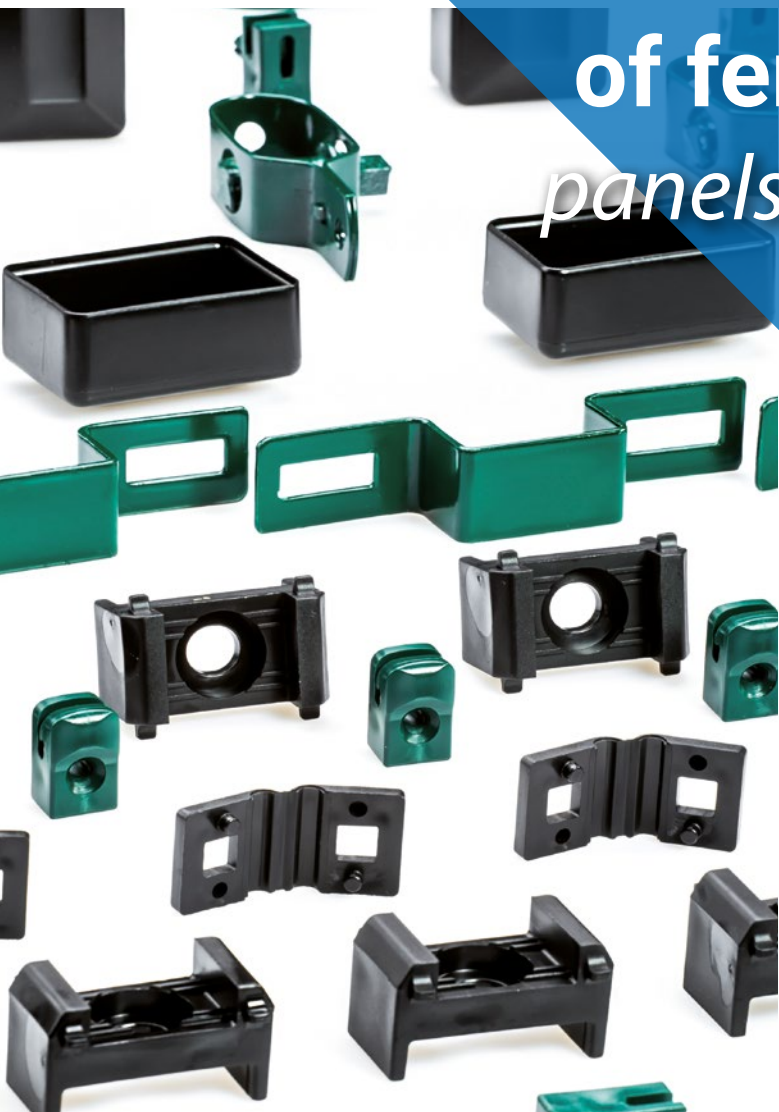

Accessories
for installation
of fencing
panels and mesh