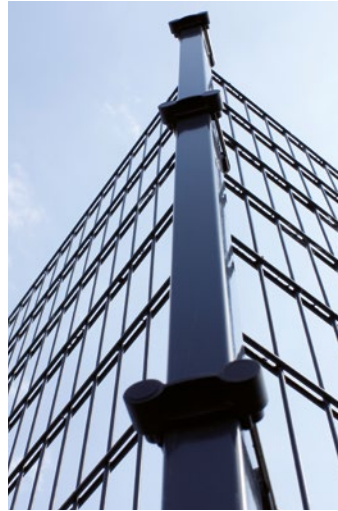

NEW

TYPE ZZ

CLAMP CONNECTOR
FOR FIXING OF
FENCING PANELS ON
POST

TYPE ZZZ

METAL CLAMP
CONNECTOR WITH
CAP FOR FIXING OF
FENCING PANELS

TYPE UMM

MOUNTING BRACKET
FOR FENCING PANELS
WITH PRESSURE
PLATEN

TYPE UMN